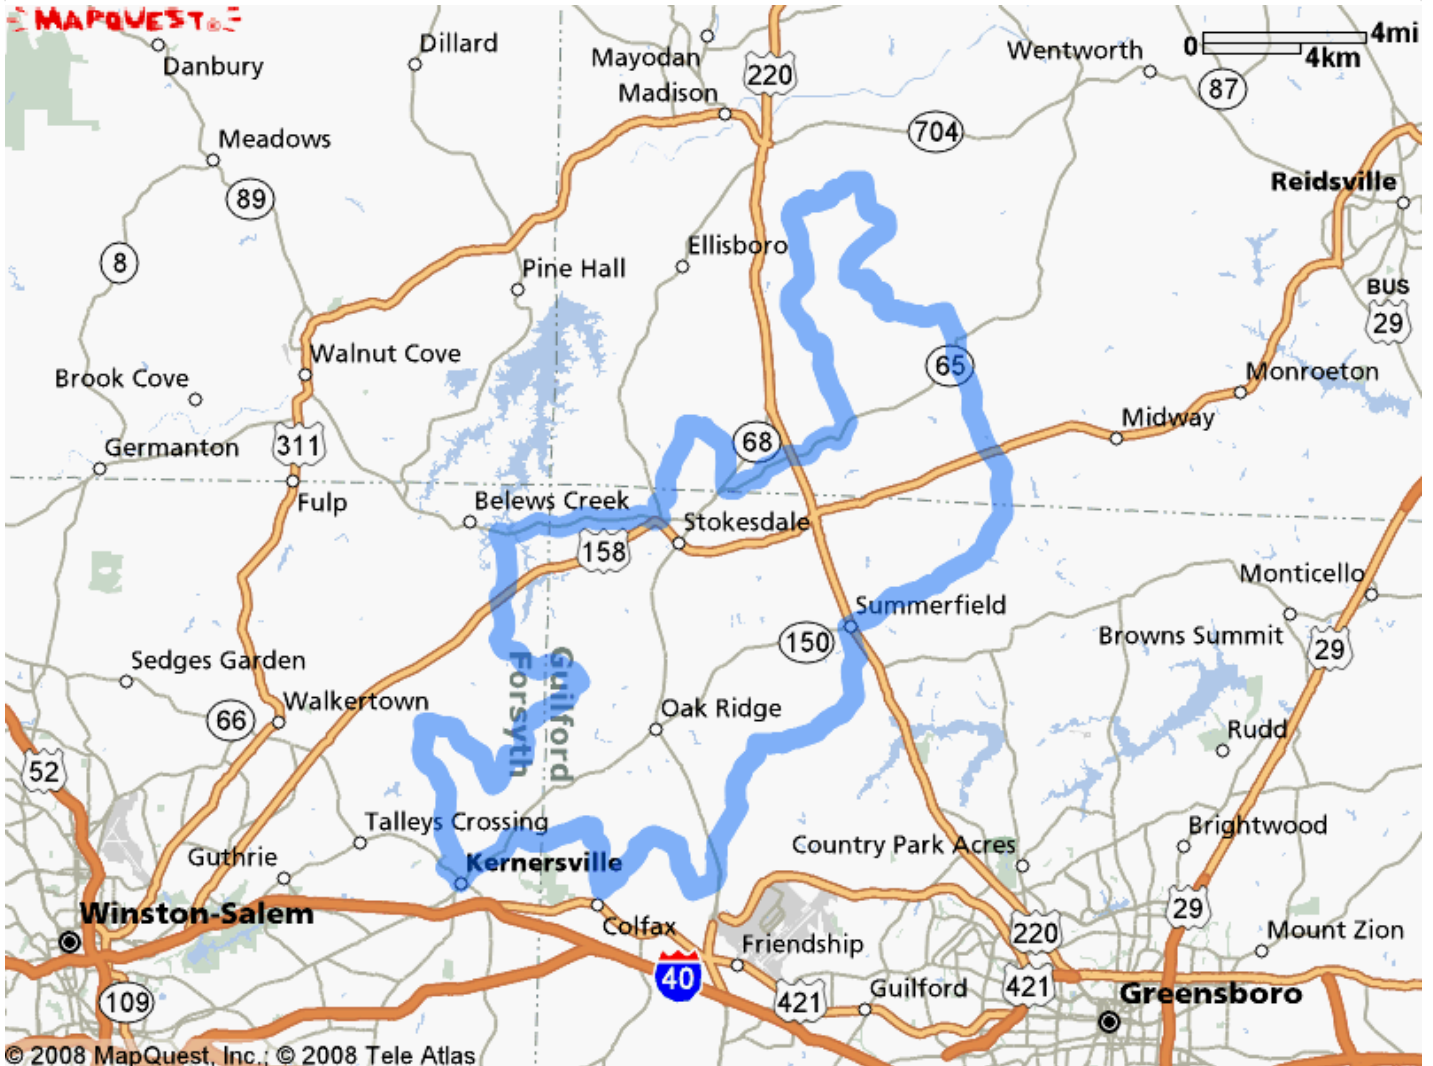

Pedal the Piedmont Long Route
Kernersville, NC

© 2008 MapQuest, Inc.; © 2008 Tele Atlas

Notes

	0 miles
Turn left at N Cherry St	0.54 miles
Slight left at N Main St/NC-150	0.92 miles
Turn right at Colfax Rd/County Line Rd/NC-2037 Continue to follow County Line Rd	2.19 miles
Turn right at Beeson Rd/NC-1858	4.33 miles
Turn left at N Bunker Hill Rd/NC-2007	5.94 miles
Turn right at Ballard Rd/NC-2010	7.37 miles
Turn right at Cude Rd/NC-2016	8.47 miles
Turn left at NC-2133/Pleasant Ridge Rd	9.63 miles

Turn left at Kerner Rd/NC-2021	66.67 miles
Turn right at Old Valley School Rd	69.13 miles
Turn right at Old Valley School Rd	69.14 miles
Continue on Dobson St	69.7 miles
Turn left at W Bodenhamer St/NC-66	70.1 miles
Turn right at Carlton St/Nelson St	70.41 miles
Turn right at School St	70.62 miles